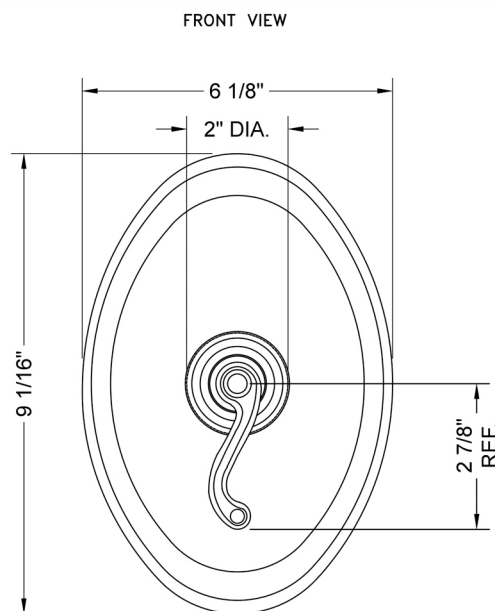

# Oval Plate With Ribbon Lever Trim For Pressure Balance Cycling Valve (J-CSV)

**Model #: A497-TRIM-**

## FEATURES:

- All brass construction
- Rotating the handle counter clockwise turns on the water & controls the water temperature
- Requires rough valve J-CSV
- Lever trim is ADA compliant

## SPECIFICATION DRAWING: