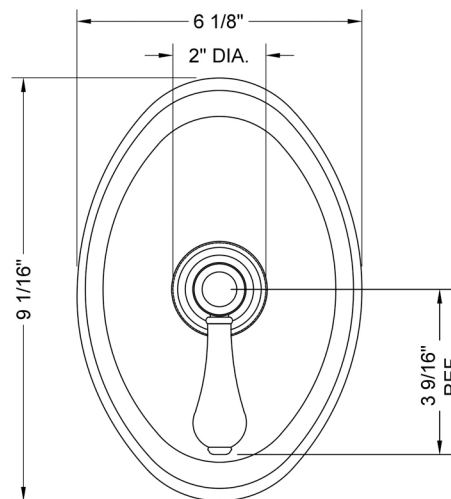

Oval Plate With Regency Lever Trim For Pressure Balance Cycling Valve (J-CSV)

Model #: A496-TRIM-

FEATURES:

- All brass construction
- Rotating the handle counter clockwise turns on the water & controls the water temperature
- Requires rough valve J-CSV
- Lever trim is ADA compliant

SPECIFICATION DRAWING:

FRONT VIEW

COMPLIANCES: