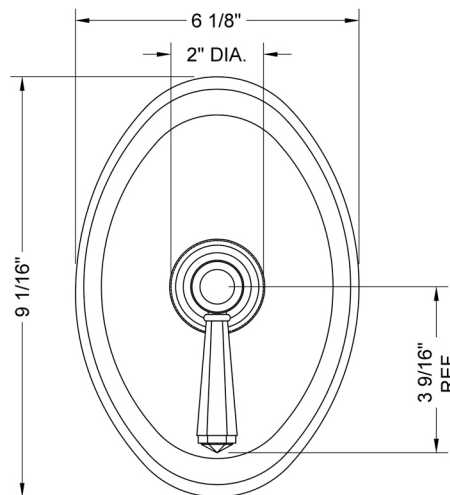

Oval Plate With Hex Lever Trim For Pressure Balance Cycling Valve (J-CSV)

Model #: A495-TRIM-

FEATURES:

- All brass construction
- Rotating the handle counter clockwise turns on the water & controls the water temperature
- Requires rough valve J-CSV
- Lever trim is ADA compliant

SPECIFICATION DRAWING:

FRONT VIEW

COMPLIANCES: