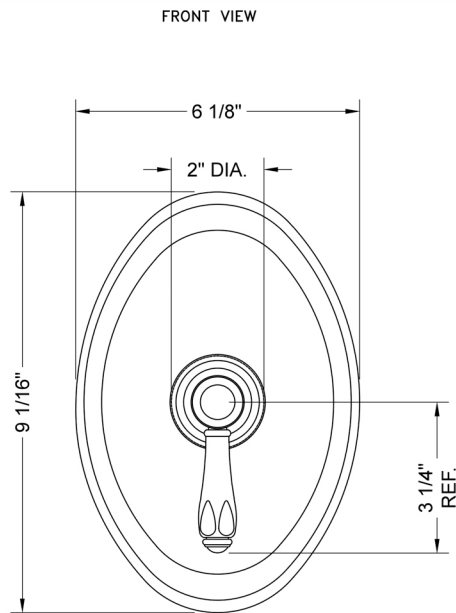

# Oval Plate With Smooth Lever Trim For Pressure Balance Cycling Valve (J-CSV)

**Model #: A494-TRIM-**

## FEATURES:

- All brass construction
- Rotating the handle counter clockwise turns on the water & controls the water temperature
- Requires rough valve J-CSV
- Lever trim is ADA compliant

## SPECIFICATION DRAWING: