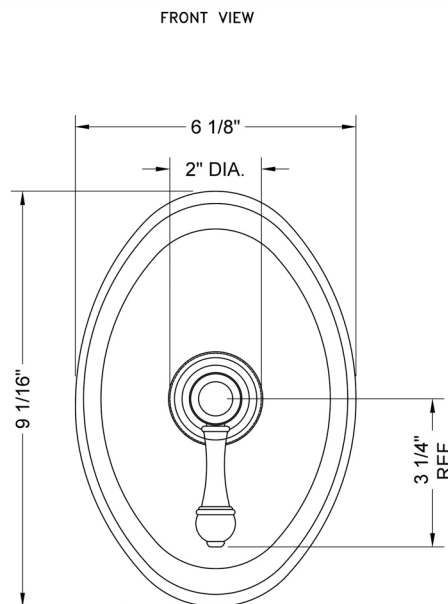

SPECIFICATION DRAWING: