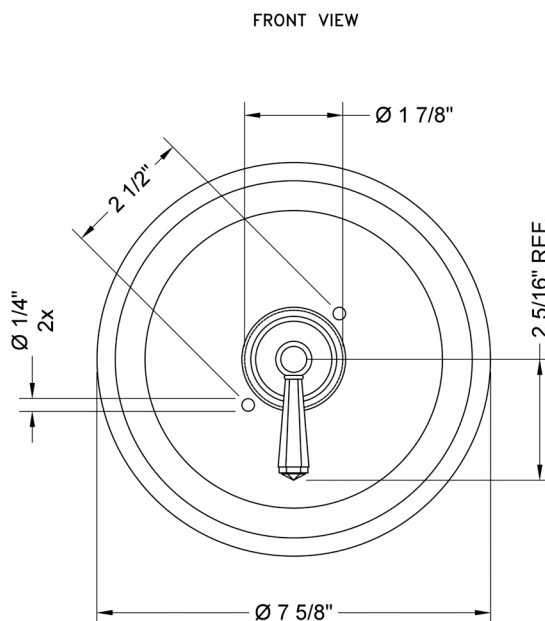

# Round Step Plate With Hex Lever Trim For Pressure Balance Cycling Valve (J-CSV)

**Model #: A485-TRIM-**

## FEATURES:

- All brass construction
- Rotating the handle counter clockwise turns on the water & controls the water temperature
- Requires rough valve J-CSV
- Lever trim is ADA compliant

## SPECIFICATION DRAWING: