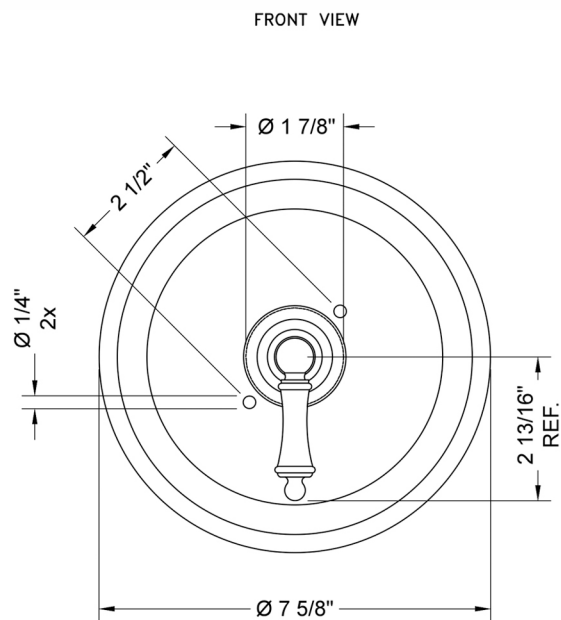

SPECIFICATION DRAWING: