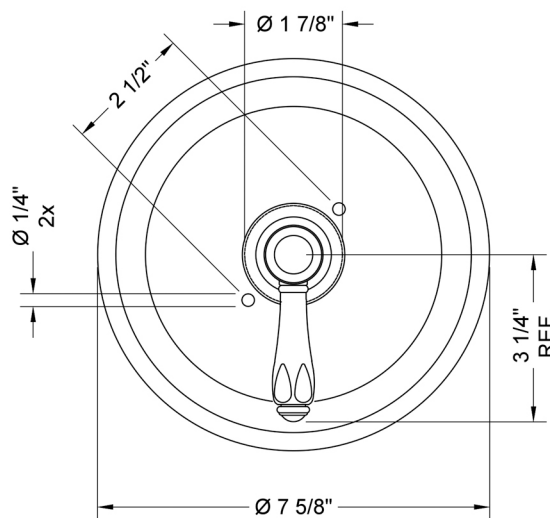

SPECIFICATION DRAWING:

FRONT VIEW