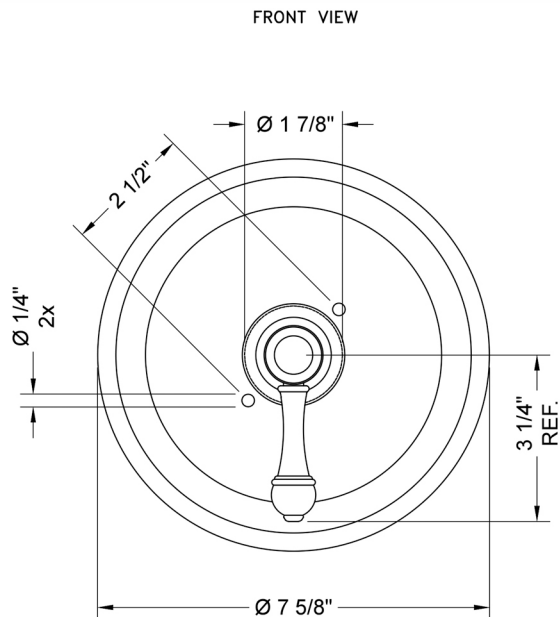

SPECIFICATION DRAWING: