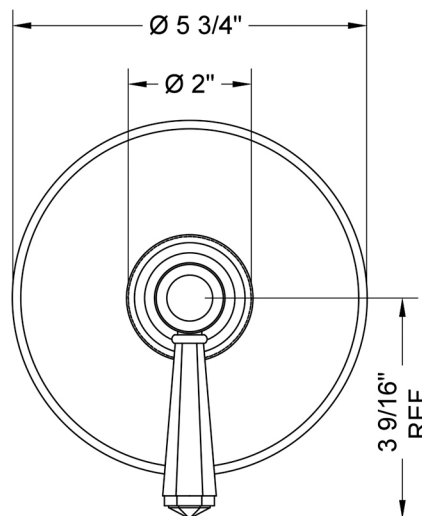

Round Plate With Hex Lever Trim For Pressure Balance Cycling Valve (J-CSV)

Model #: A425-TRIM-

FEATURES:

- All brass construction
- Rotating the handle counter clockwise turns on the water & controls the water temperature
- Requires rough valve J-CSV
- Lever trim is ADA compliant

SPECIFICATION DRAWING:

FRONT VIEW

COMPLIANCES: