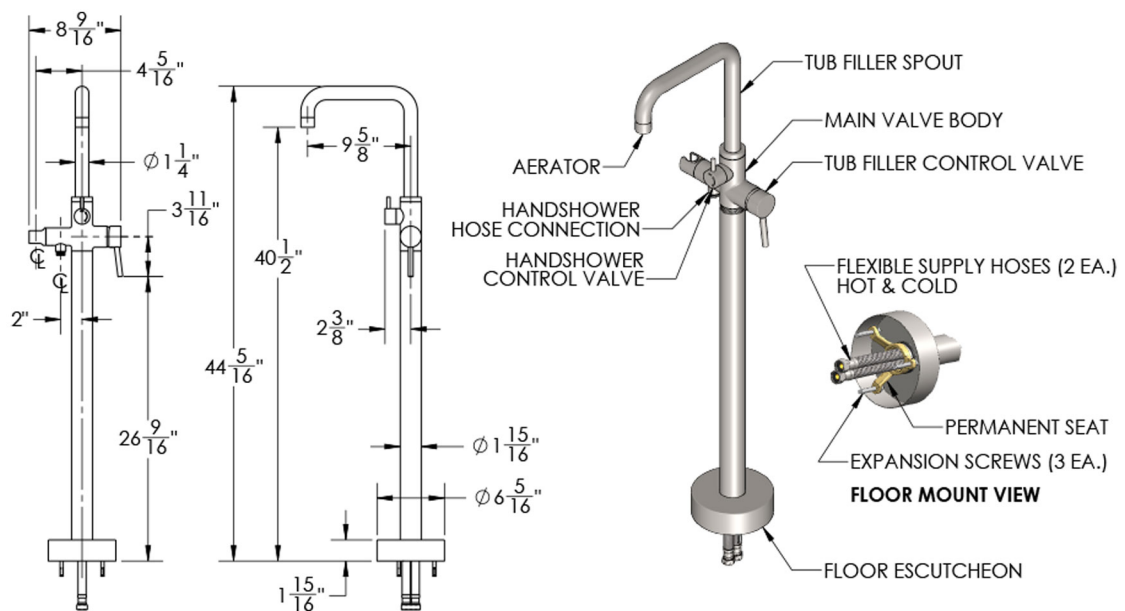

SPECIFICATION DRAWING: