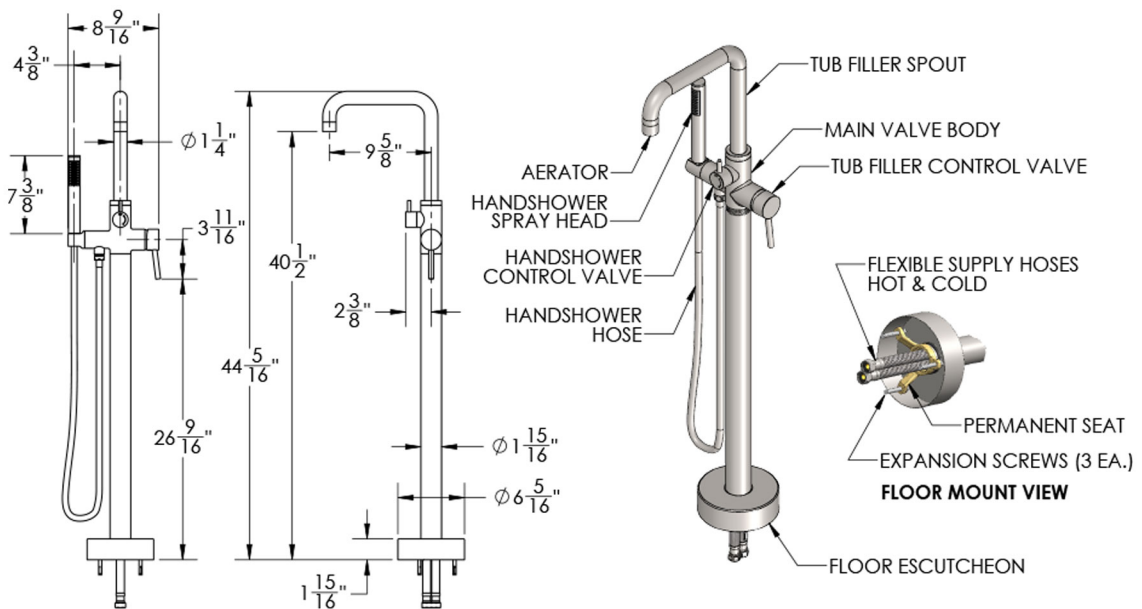

SPECIFICATION DRAWING: