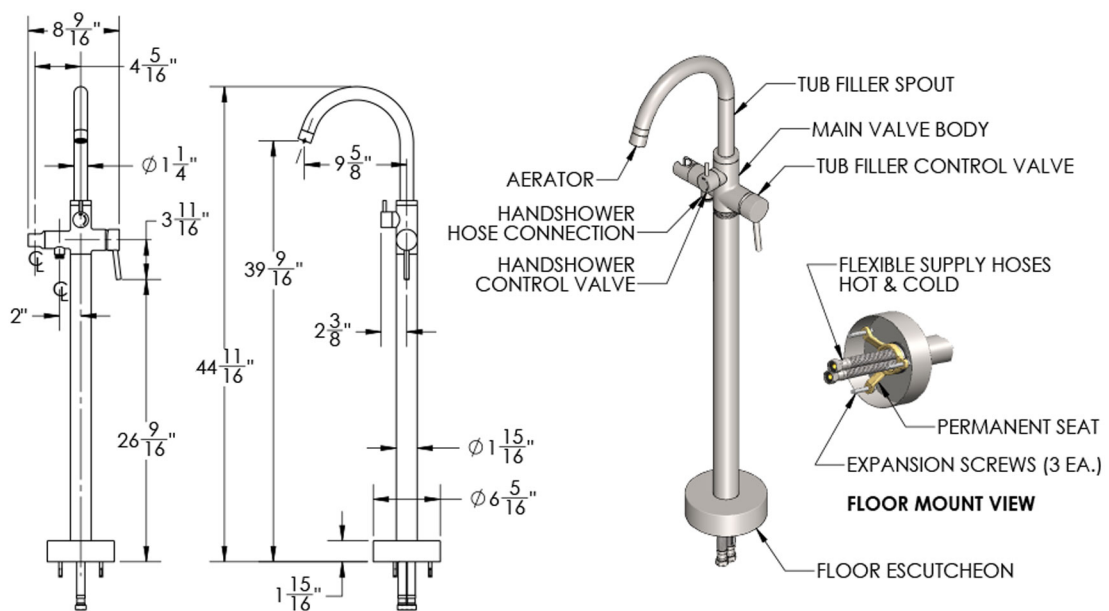

SPECIFICATION DRAWING: