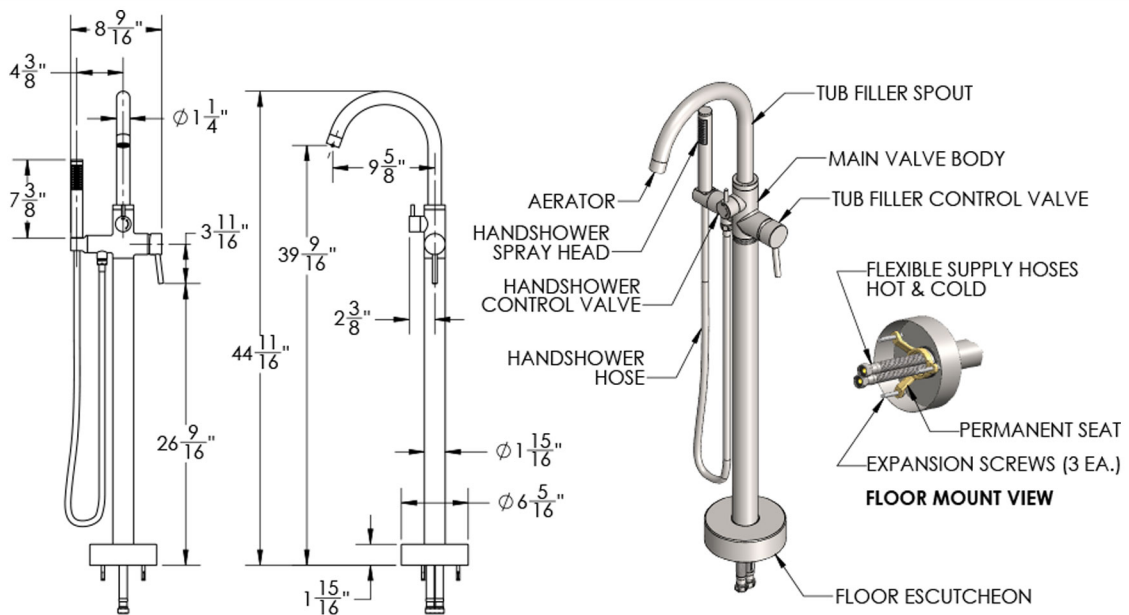

SPECIFICATION DRAWING: