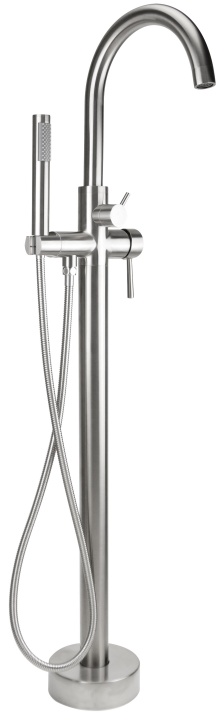

Uptown Contempo Freestanding Tub Filler with Handshower & Handshower Hose

Model #: 9990-FST-

FEATURES:

- All brass freestanding tub filler
- 9 5/8" spout reach center to center, 44 5/8" overall height
- Spout and handshower mount both swivel
- High flow ceramic mixing
- Flow rate: 14GPM @ 60PSI for tub spout
- ADA compliant lever handles
- Separate control valve for handshower and tub spout
- Includes: Handshower (S456), Handshower hose (3060-DS), Stainless steel braided supply hoses, & Tri-pod bracket
- Not available in: BKN, PCU, PG, ULB, WH, & JACLO=COLOR
- Rough-in Part # 9990-FST-BOX-RGH is required for concrete slab or concealed installation ONLY (sold separately)

AVAILABLE FINISHES:

Polished Chrome (PCH)	Satin Chrome (SC)	Bronze Umber (BU)
Satin Nickel (SN)	Pewter (PEW)	Caramel Bronze (CB)
Polished Nickel (PN)	Antique Brass (AB)	Antique Copper (ACU)
Oil-Rubbed Bronze (ORB)	Polished Brass (PB)	Vintage Bronze (VB)
Satin Brass (SB)	Matte Black (MBK)	Satin Gold (SG)
Satin Cooper (SCU)	Graphite (GPH)	
Aged Unlacquered Brass (AUB)		