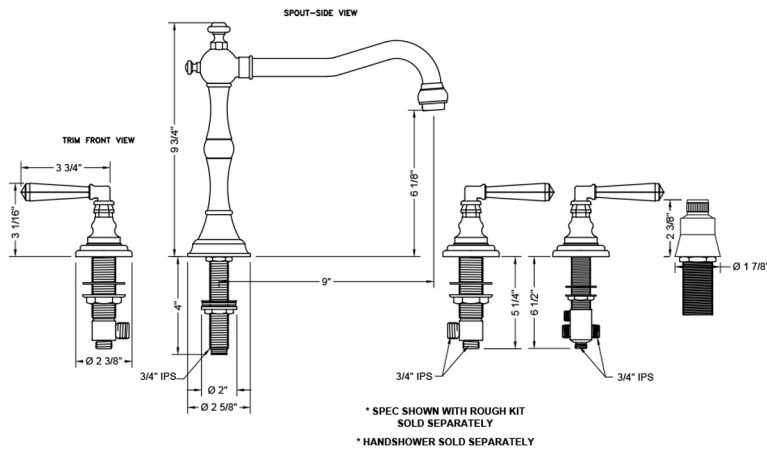

SPECIFICATION DRAWING: