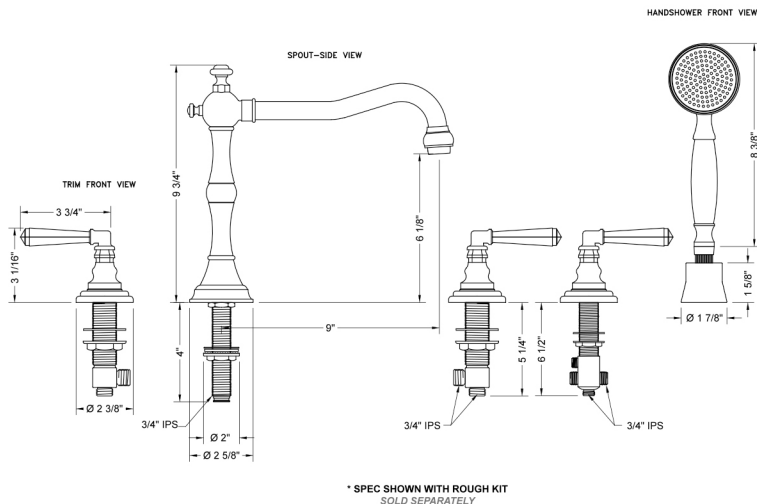

Roaring 20's Roman Tub Set with Hex Lever Handles and Straight Handshower

Model #: 9930-T675-S-240-TRIM-

FEATURES:

- All brass roman deck mount tub set trim with straight handshower
- Any handshower can be used. For alternate handshower contact JACLO for the model #.
- Quick connect/disconnect spout
- Swivel Spout includes full flow aerator
- Includes:
 - B240 handshower
 - 3060-DS hose
 - 8030 straight handshower mount
 - 8019 deck mount sleeve
- Spout Hole Size: 1 1/4" - 1 3/8"
- Valve Hole Size: 1 1/4" - 1 3/8"
- ADA Compliant Levers
- Requires J-6910-DIV-RGH rough in kit

SPECIFICATION DRAWING:

AVAILABLE HANDLES: