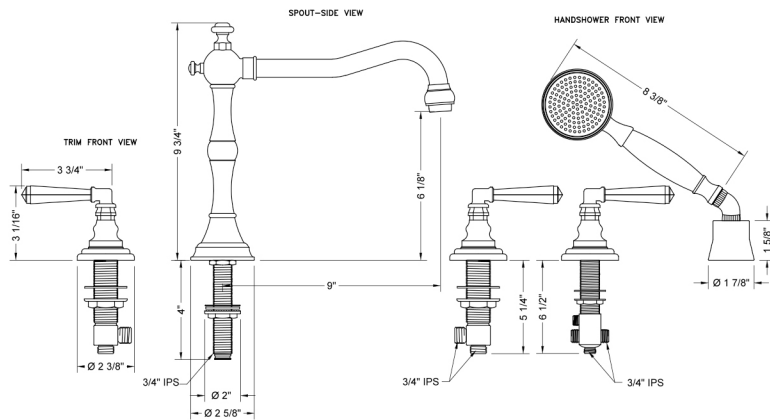

Roaring 20's Roman Tub Set with Hex Lever Handles and Angled Handshower

Model #: 9930-T675-A-240-TRIM-

FEATURES:

- All brass roman deck mount tub set trim with angled handshower
- Any handshower can be used. For alternate handshower contact JACLO for the model #.
- Quick connect/disconnect spout
- Swivel Spout includes full flow aerator
- Includes:
 - B240 handshower
 - 3060-DS hose
 - 8029 angled handshower mount
 - 8019 deck mount sleeve
- Spout Hole Size: 1 1/4" - 1 3/8"
- Valve Hole Size: 1 1/4" - 1 3/8"
- ADA Compliant Levers
- Requires J-6910-DIV-RGH rough in kit

SPECIFICATION DRAWING:

* SPEC SHOWN WITH ROUGH KIT
SOLD SEPARATELY

AVAILABLE HANDLES: