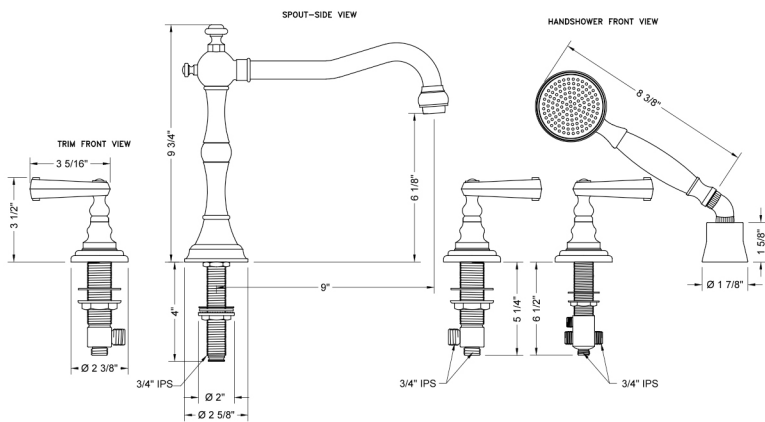

Roaring 20's Roman Tub Set with Ribbon Lever Handles and Angled Handshower

Model #: 9930-T667-A-240-TRIM-

FEATURES:

- All brass roman deck mount tub set trim with angled handshower
- Any handshower can be used. For alternate handshower contact JACLO for the model #.
- Quick connect/disconnect spout
- Swivel Spout includes full flow aerator
- Includes:
 - B240 handshower
 - 3060-DS hose
 - 8029 angled handshower mount
 - 8019 deck mount sleeve
- Spout Hole Size: 1 1/4" - 1 3/8"
- Valve Hole Size: 1 1/4" - 1 3/8"
- ADA Compliant Levers
- Requires J-6910-DIV-RGH rough in kit

SPECIFICATION DRAWING:

* SPEC SHOWN WITH ROUGH KIT
SOLD SEPARATELY

AVAILABLE HANDLES: