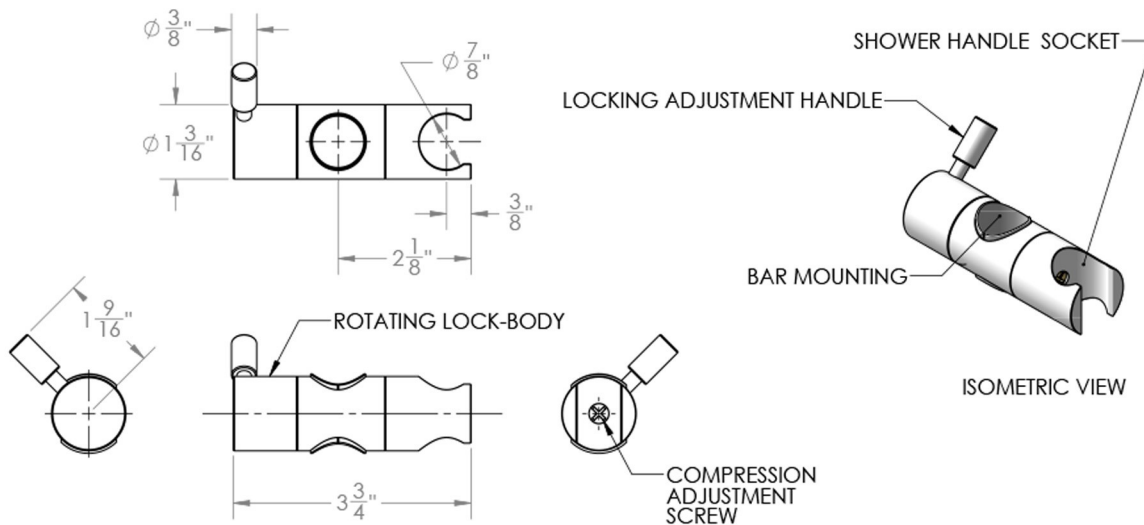

Slider for 9736 Wall Bar

Model #: 9736-SLIDER-

FEATURES:

- Replacement handshower slider for 9736 wall bars
- Conical end of hose sits in fork

AVAILABLE FINISHES:

Polished Chrome (PCH)	Satin Chrome (SC)	Bronze Umber (BU)
Satin Nickel (SN)	Pewter (PEW)	Caramel Bronze (CB)
Polished Nickel (PN)	Antique Brass (AB)	Antique Copper (ACU)
Oil-Rubbed Bronze (ORB)	Polished Brass (PB)	Polished Copper (PCU)
Vintage Bronze (VB)	Satin Brass (SB)	Matte Black (MBK)
Satin Gold (SG)	Polished Gold (PG)	Black Nickel (BKN)
White (WH)	Unlacquered Brass (ULB)	Satin Cooper (SCU)
Almond (ALD)	Amber (AMB)	Azure Blue (AZB)
Coral (COR)	Mint Green (GRN)	Stone Grey (GRY)
Lilac (LAC)	Light Blue (LBL)	Limon (LIM)
Plum (PLM)	Pink (PNK)	Red (RED)
Graphite (GPH)	Aged Unlacquered Brass (AUB)	

SPECIFICATION DRAWING:

NOTE: SLIDER FITS THE 9736 WALL BAR.