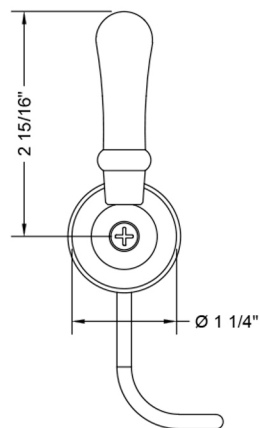

Toilet Tank Trip Lever to Fit AMERICAN STANDARD

Model #: 958-

FEATURES:

- Toilet tank "trip" lever to fit American Standard models: 047242, 738153
- Brass arm, spud & handle
- Fits American Standard Models: Pressure assist models, Cadet, Yorkville

SPECIFICATION DRAWING:

FRONT VIEW

SIDE VIEW