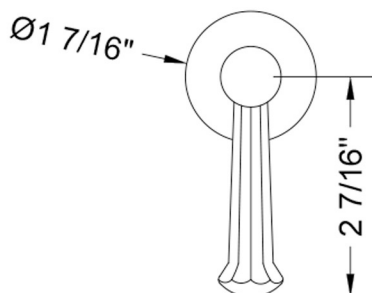

## Toilet Tank Trip Lever to Fit Kohler

**Model #: 9131-**

### FEATURES:

- Toilet tank "trip" lever to fit Kohler model: K-3940
- Brass arm, spud and handle
- Fits Kohler Model: Kathryn

### SPECIFICATION DRAWING:

FRONT VIEW

SIDE VIEW