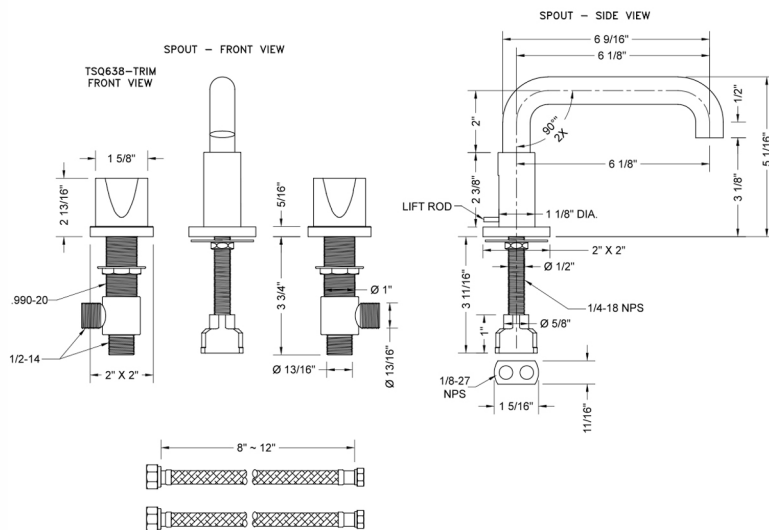

SPECIFICATION DRAWING: