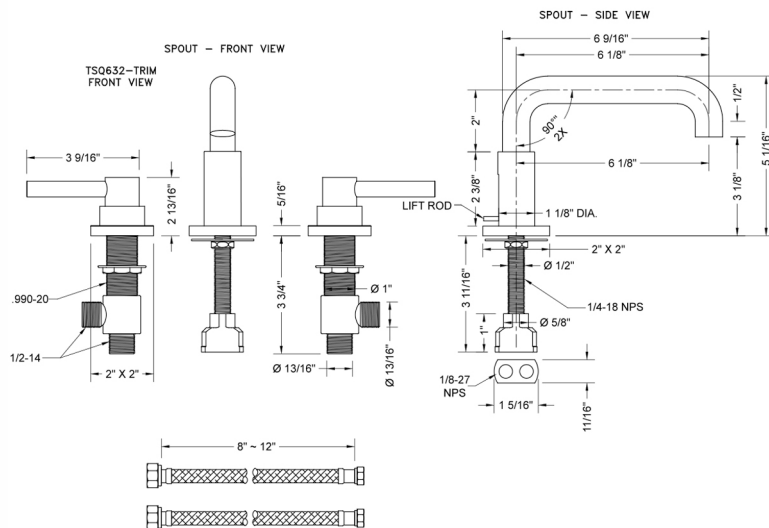

## FEATURES:

- All brass 8" - 12" widespread faucet includes brass pop-up drain with fully polished & plated overflow
- 1/4 turn ceramic valves
- Low Profile Swivel Spout (For Stationary Spout option, contact JACLO)
- Available Flow Rates: 1.5, 1.2 & 0.5 GPM. Additional flow rate (aerator) options available. Contact JACLO.
- 5 3/4" spout reach
- Spout Hole Size: 1 1/2" - 1 7/8"
- Valve Hole Size: 1 1/8" - 1 5/8"
- ADA Compliant Levers

## SPECIFICATION DRAWING: