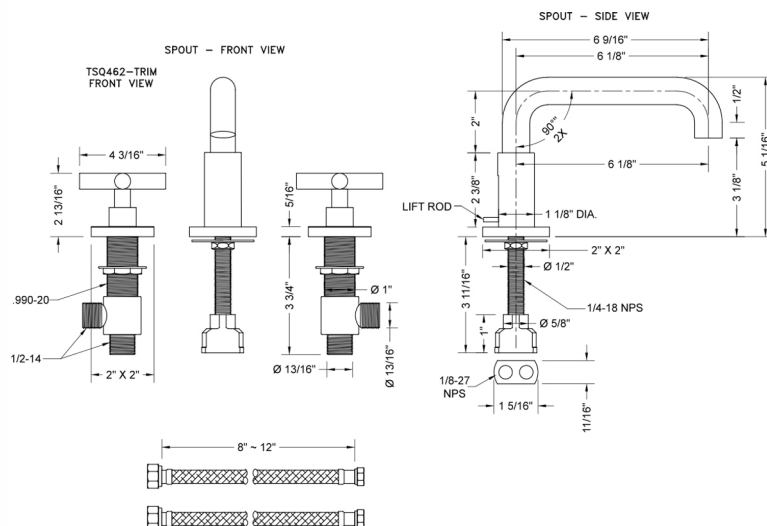

SPECIFICATION DRAWING: