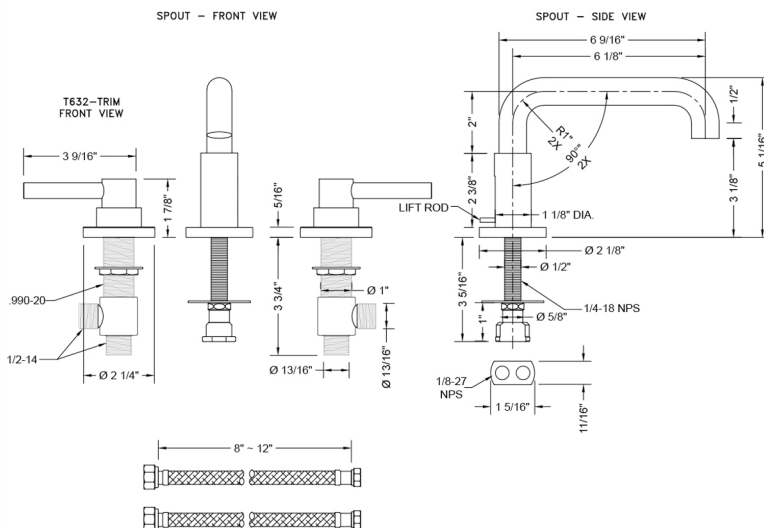

SPECIFICATION DRAWING:

AVAILABLE HANDLES:

COMPLIANCES:

Complies with: ASME A112.18.1-2012/CSA B125.1-12