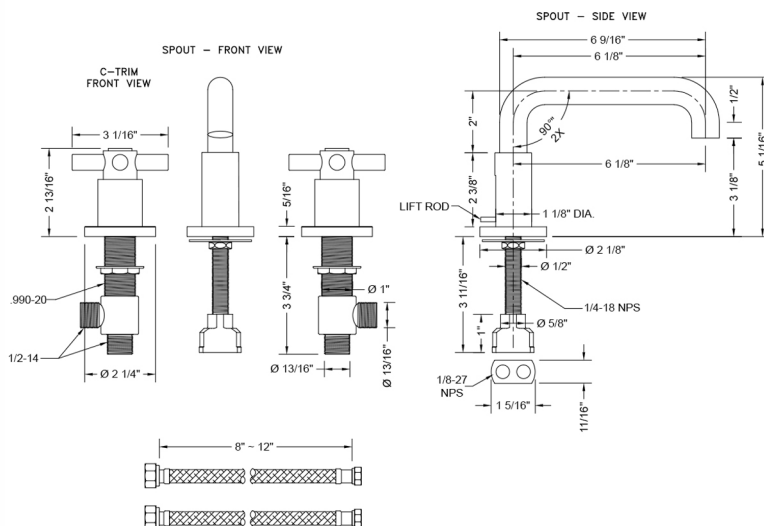

## FEATURES:

- All brass 8" - 12" widespread faucet includes brass pop-up drain with fully polished & plated overflow
- 1/4 turn ceramic valves
- Low Profile Swivel Spout (For Stationary Spout option, contact JACLO)
- Available Flow Rates: 1.5, 1.2 & 0.5 GPM. Additional flow rate (aerator) options available. Contact JACLO.
- 5 3/4" spout reach
- Spout Hole Size: 1 1/2" - 1 7/8"
- Valve Hole Size: 1 1/8" - 1 5/8"

## SPECIFICATION DRAWING: