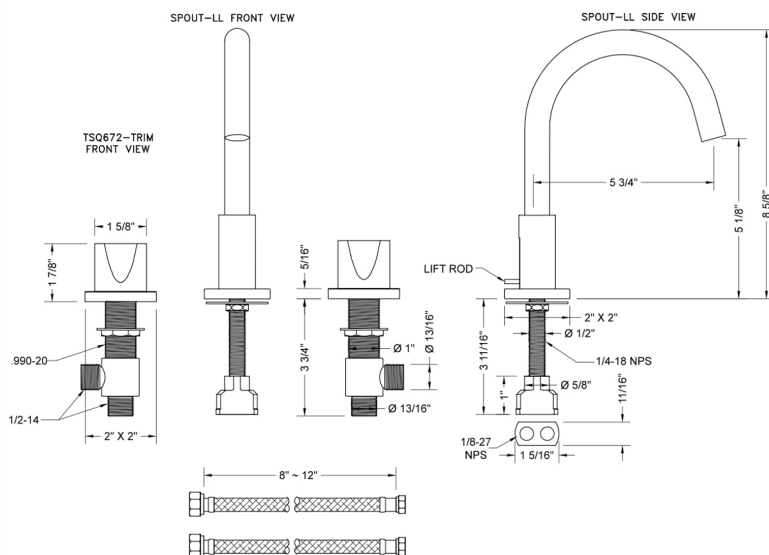

## FEATURES:

- All brass 8" - 12" widespread faucet includes brass pop-up drain with fully polished & plated overflow
- 1/4 turn ceramic valves
- Swivel Spout (For Stationary Spout option, contact JACLO)
- Available Flow Rates: 1.5, 1.2 & 0.5 GPM. Additional flow rate (aerator) options available. Contact JACLO.
- 5 3/4" spout reach
- Spout Hole Size: 1 1/2" - 1 7/8"
- Valve Hole Size: 1 1/8" - 1 5/8"

## SPECIFICATION DRAWING: