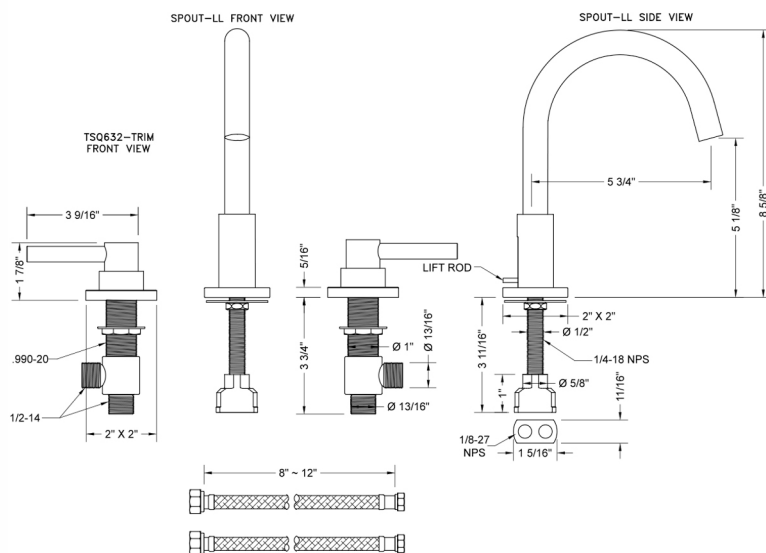

Uptown Contempo Faucet with Square Escutcheons & Low Lever Handles & Fully Polished & Plated Pop-Up Drain

Model #: 8881-TSQ632-836-

FEATURES:

- All brass 8" - 12" widespread faucet includes brass pop-up drain with fully polished & plated overflow
- 1/4 turn ceramic valves
- Swivel Spout (For Stationary Spout option, contact JACLO)
- Available Flow Rates: 1.5, 1.2 & 0.5 GPM. Additional flow rate (aerator) options available. Contact JACLO.
- 5 3/4" spout reach
- Spout Hole Size: 1 1/2" - 1 7/8"
- Valve Hole Size: 1 1/8" - 1 5/8"
- ADA Compliant Levers

AVAILABLE FINISHES:

Polished Chrome (PCH)	Satin Chrome (SC)	Bronze Umber (BU)
Satin Nickel (SN)	Pewter (PEW)	Caramel Bronze (CB)
Polished Nickel (PN)	Antique Brass (AB)	Antique Copper (ACU)
Oil-Rubbed Bronze (ORB)	Polished Brass (PB)	Polished Copper (PCU)
Vintage Bronze (VB)	Satin Brass (SB)	Rose Gold (RG)
Matte Black (MBK)	Satin Gold (SG)	Polished Gold (PG)
Black Nickel (BKN)	Bombay Gold (BG)	Jewelers Gold (JG)
Europa Bronze (EB)	White (WH)	Sedona Beige (SDB)
Tristan Brass (TB)	Unlacquered Brass (ULB)	Satin Cooper (SCU)

SPECIFICATION DRAWING:

AVAILABLE HANDLES:

COMPLIANCES:

Complies with: ASME A112.18.1-2012/CSA B125.1-12