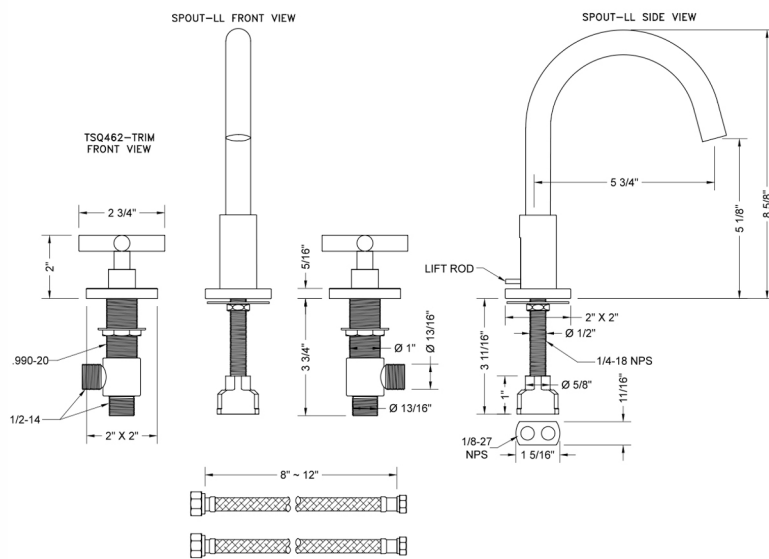

Uptown Contempo Faucet with Square Escutcheons & Contempo Slim Cross Handles & Fully Polished & Plated Pop-Up Drain

Model #: 8881-TSQ462-836-

FEATURES:

- All brass 8" - 12" widespread faucet includes brass pop-up drain with fully polished & plated overflow
- 1/4 turn ceramic valves
- Swivel Spout (For Stationary Spout option, contact JACLO)
- Available Flow Rates: 1.5, 1.2 & 0.5 GPM. Additional flow rate (aerator) options available. Contact JACLO.
- 5 3/4" spout reach
- Spout Hole Size: 1 1/2" - 1 7/8"
- Valve Hole Size: 1 1/8" - 1 5/8"

AVAILABLE FINISHES:

Polished Chrome (PCH)	Satin Chrome (SC)	Bronze Umber (BU)
Satin Nickel (SN)	Pewter (PEW)	Caramel Bronze (CB)
Polished Nickel (PN)	Antique Brass (AB)	Antique Copper (ACU)
Oil-Rubbed Bronze (ORB)	Polished Brass (PB)	Polished Copper (PCU)
Vintage Bronze (VB)	Satin Brass (SB)	Rose Gold (RG)
Matte Black (MBK)	Satin Gold (SG)	Polished Gold (PG)
Black Nickel (BKN)	Bombay Gold (BG)	Jewelers Gold (JG)
Europa Bronze (EB)	White (WH)	Sedona Beige (SDB)
Tristan Brass (TB)	Unlacquered Brass (ULB)	Satin Cooper (SCU)

SPECIFICATION DRAWING:

AVAILABLE HANDLES:

COMPLIANCES:

Complies with: ASME A112.18.1-2012/CSA B125.1-12