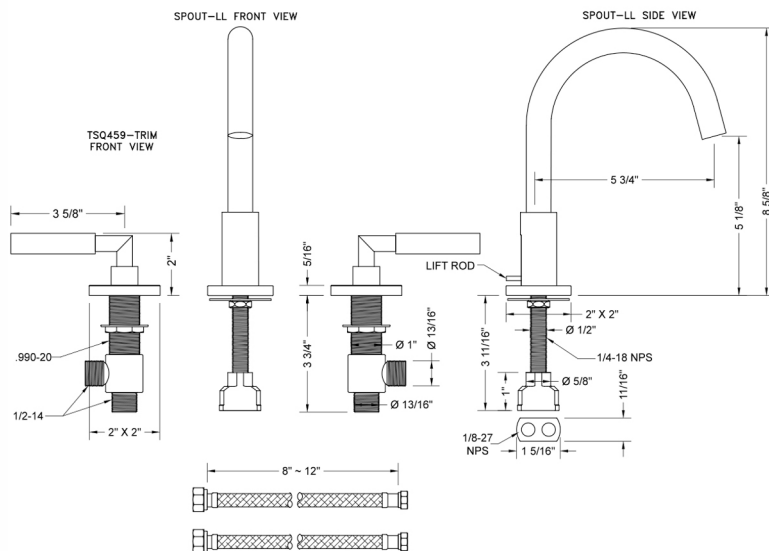

Uptown Contempo Faucet with Square Escutcheons & Slim Lever Handles & Fully Polished & Plated Pop-Up Drain

Model #: 8881-TSQ459-836-

FEATURES:

- All brass 8" - 12" widespread faucet includes brass pop-up drain with fully polished & plated overflow
- 1/4 turn ceramic valves
- Swivel Spout (For Stationary Spout option, contact JACLO)
- Available Flow Rates: 1.5, 1.2 & 0.5 GPM. Additional flow rate (aerator) options available. Contact JACLO.
- 5 3/4" spout reach
- Spout Hole Size: 1 1/2" - 1 7/8"
- Valve Hole Size: 1 1/8" - 1 5/8"
- ADA Compliant Levers

AVAILABLE FINISHES:

Polished Chrome (PCH)	Satin Chrome (SC)	Bronze Umber (BU)
Satin Nickel (SN)	Pewter (PEW)	Caramel Bronze (CB)
Polished Nickel (PN)	Antique Brass (AB)	Antique Copper (ACU)
Oil-Rubbed Bronze (ORB)	Polished Brass (PB)	Polished Copper (PCU)
Vintage Bronze (VB)	Satin Brass (SB)	Rose Gold (RG)
Matte Black (MBK)	Satin Gold (SG)	Polished Gold (PG)
Black Nickel (BKN)	Bombay Gold (BG)	Jewelers Gold (JG)
Europa Bronze (EB)	White (WH)	Sedona Beige (SDB)
Tristan Brass (TB)	Unlacquered Brass (ULB)	Satin Cooper (SCU)

SPECIFICATION DRAWING:

AVAILABLE HANDLES:

COMPLIANCES:

Complies with: ASME A112.18.1-2012/CSA B125.1-12