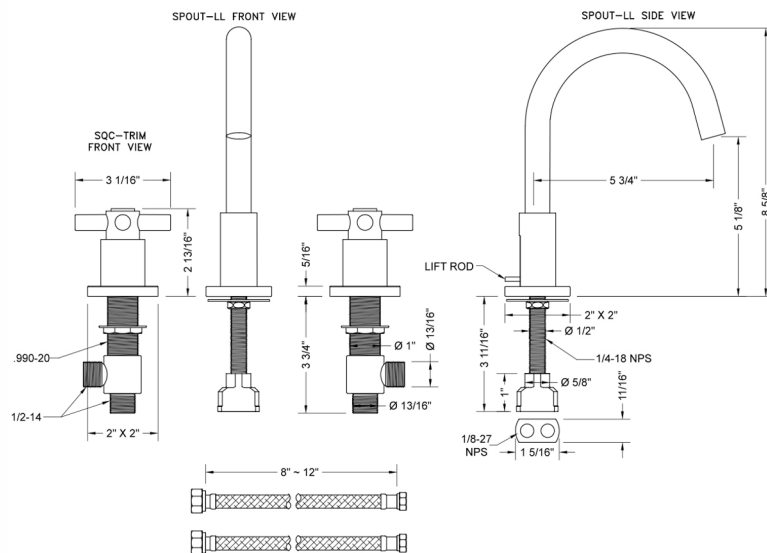

Uptown Contempo Faucet with Square Escutcheons & Contempo Cross Handles & Fully Polished & Plated Pop-Up Drain

Model #: 8881-SQC-836-

FEATURES:

- All brass 8" - 12" widespread faucet includes brass pop-up drain with fully polished & plated overflow
- 1/4 turn ceramic valves
- Swivel Spout (For Stationary Spout option, contact JACLO)
- Available Flow Rates: 1.5, 1.2 & 0.5 GPM. Additional flow rate (aerator) options available. Contact JACLO.
- 5 3/4" spout reach
- Spout Hole Size: 1 1/2" - 1 7/8"
- Valve Hole Size: 1 1/8" - 1 5/8"

AVAILABLE FINISHES:

Polished Chrome (PCH)	Satin Chrome (SC)	Bronze Umber (BU)
Satin Nickel (SN)	Pewter (PEW)	Caramel Bronze (CB)
Polished Nickel (PN)	Antique Brass (AB)	Antique Copper (ACU)
Oil-Rubbed Bronze (ORB)	Polished Brass (PB)	Polished Copper (PCU)
Vintage Bronze (VB)	Satin Brass (SB)	Rose Gold (RG)
Matte Black (MBK)	Satin Gold (SG)	Polished Gold (PG)
Black Nickel (BKN)	Bombay Gold (BG)	Jewelers Gold (JG)
Europa Bronze (EB)	White (WH)	Sedona Beige (SDB)
Tristan Brass (TB)	Unlacquered Brass (ULB)	Satin Cooper (SCU)

SPECIFICATION DRAWING:

AVAILABLE HANDLES:

COMPLIANCES:

Complies with: ASME A112.18.1-2012/CSA B125.1-12