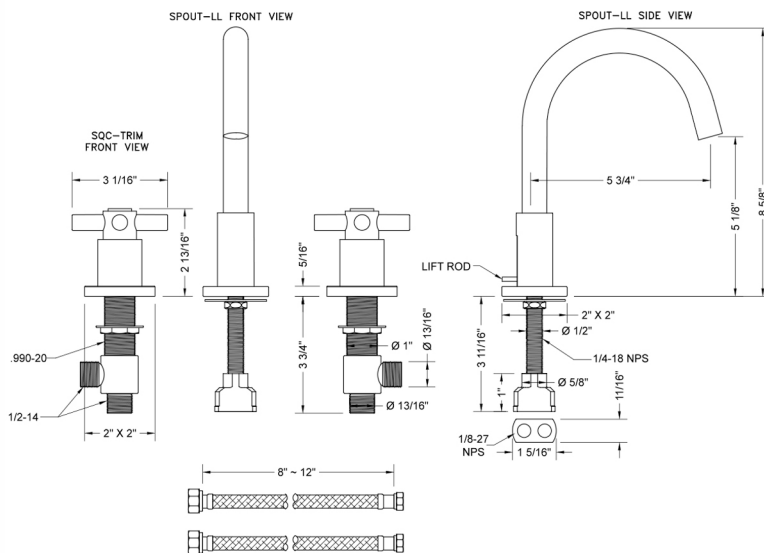

Uptown Contempo Faucet with Square Escutcheons & Contempo Cross Handles- 0.5 GPM

Model #: 8881-SQC-0.5-

FEATURES:

- All brass 8" - 12" widespread faucet includes brass pop-up drain with overflow
- 1/4 turn ceramic valves
- Swivel Spout (For Stationary Spout option, contact JACLO)
- Available Flow Rates: 1.5, 1.2 & 0.5 GPM. Additional flow rate (aerator) options available. Contact JACLO.
- 5 3/4" spout reach
- Spout Hole Size: 1 1/2" - 1 7/8"
- Valve Hole Size: 1 1/8" - 1 5/8"

SPECIFICATION DRAWING:

AVAILABLE HANDLES:

COMPLIANCES: