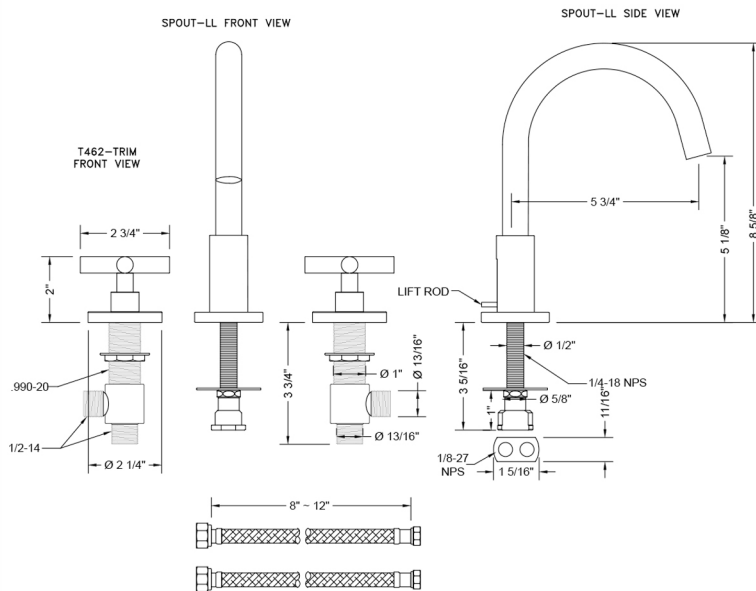

## FEATURES:

- All brass 8" - 12" widespread faucet includes brass pop-up drain with fully polished & plated overflow
- 1/4 turn ceramic valves
- Swivel Spout (For Stationary Spout option, contact JACLO)
- Available Flow Rates: 1.5, 1.2 & 0.5 GPM. Additional flow rate (aerator) options available. Contact JACLO.
- 5 3/4" spout reach
- Spout Hole Size: 1 1/2" - 1 7/8"
- Valve Hole Size: 1 1/8" - 1 5/8"

## SPECIFICATION DRAWING: