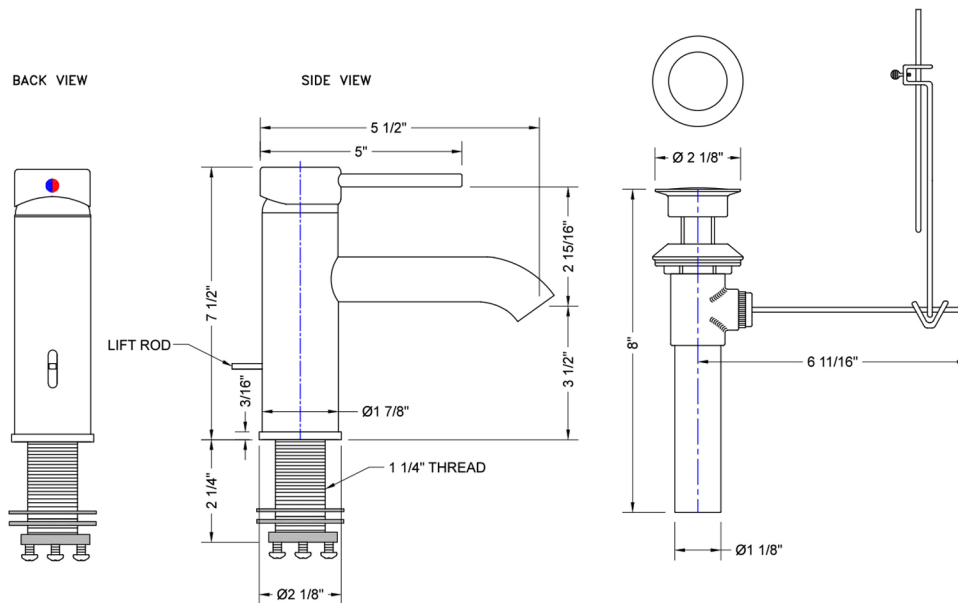

SPECIFICATION DRAWING:

COMPLIANCES:

Complies with: ASME A112.18.1-2012/CSA B125.1-12