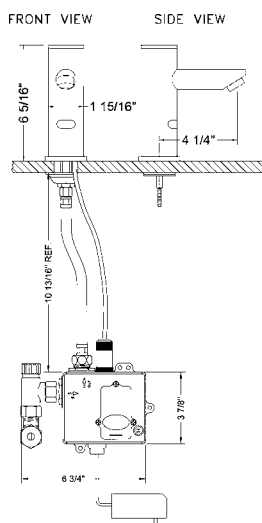

SPECIFICATION DRAWING: