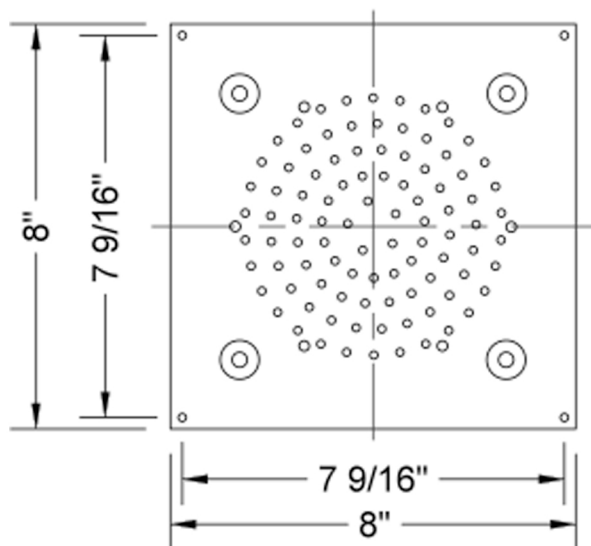

8" x 8" Chromotherapy QUADRATO Dream Light

Model #: 88-DLCT-

FEATURES:

- 8" x 8" Square dream light chromotherapy water feature rain canopy
- 1/2" male IPS connection with flexible hose
- Surface or flush mount to ceiling
- Easy clean replaceable rubber jets
- Low voltage color changing LED lights
- Input voltage 110V AC (transformer included)
- CE approved
- Control panel fits standard electrical box
- Requires minimum flow rate of 5.5 GPM
- Standard finish is chrome. For other finish options, contact JACLO for pricing & availability

AVAILABLE FINISHES:

Polished Chrome (PCH)

SPECIFICATION DRAWING:

BOTTOM VIEW

SPRAY PATTERNS:

Easy Clean

Full Rain