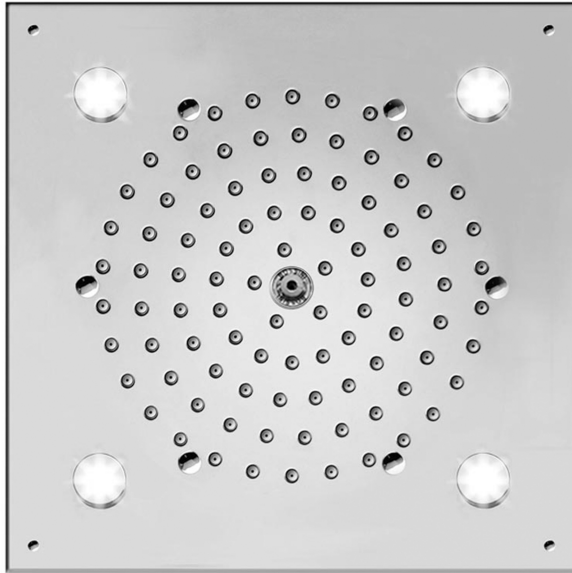

8" x 8" Chromotherapy QUADRATO Dream Light

Model #: 88-DLCT-

FEATURES:

- 8" x 8" Square dream light chromotherapy water feature rain canopy
- 1/2" male IPS connection with flexible hose
- Surface or flush mount to ceiling
- Easy clean replaceable rubber jets
- Low voltage color changing LED lights
- Input voltage 110V AC (transformer included)
- CE approved
- Control panel fits standard electrical box
- Requires minimum flow rate of 5.5 GPM
- Standard finish is chrome. For other finish options, contact JACLO for pricing & availability

AVAILABLE FINISHES:

Polished Chrome (PCH)

SPECIFICATION DRAWING:

BOTTOM VIEW

SPRAY PATTERNS:

Easy Clean

Full Rain