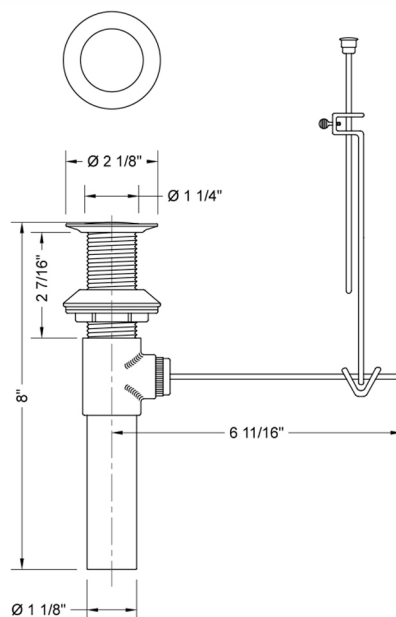

Fully Polished & Plated Pop-Up Lavatory Drain

Model #: 839-

FEATURES:

- Fully polished & plated
- Adjustable all brass stopper
- Fits 1 1/2" sink opening
- Without overflow

AVAILABLE FINISHES:

Polished Chrome (PCH)	Satin Chrome (SC)	Bronze Umber (BU)
Satin Nickel (SN)	Pewter (PEW)	Caramel Bronze (CB)
Polished Nickel (PN)	Antique Brass (AB)	Antique Copper (ACU)
Oil-Rubbed Bronze (ORB)	Polished Brass (PB)	Polished Copper (PCU)
Vintage Bronze (VB)	Satin Brass (SB)	Rose Gold (RG)
Matte Black (MBK)	Satin Gold (SG)	Polished Gold (PG)
Black Nickel (BKN)	Bombay Gold (BG)	Jewelers Gold (JG)
Europa Bronze (EB)	White (WH)	Sedona Beige (SDB)
Tristan Brass (TB)	Unlacquered Brass (ULB)	Satin Cooper (SCU)

SPECIFICATION DRAWING:

COMPLIANCES:

Complies with: ASME A112.18.2-2015/CSA B125.2-15