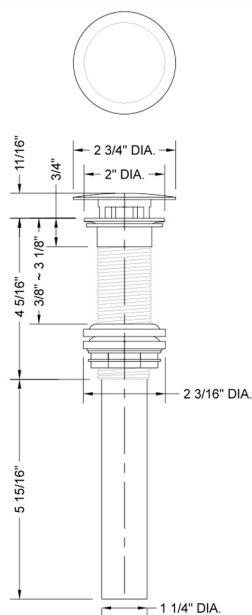

## Stationary Round Lavatory Drain

**Model #: 833-**

### FEATURES:

- 2 3/4" round contemporary stationary top
- Drain is always opened in basin
- Ideal for vessel sinks/thick installations
- Without overflow

### SPECIFICATION DRAWING: