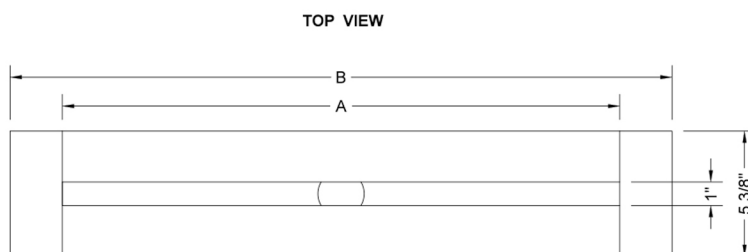

### FEATURES:

- 1" wide sleek design body
- 2" bottom outlet
- Use a no-hub coupling for install
- Easy install design
- Available in BSS ONLY, as body is not visible
- Side outlet not available
- JACLO grates sold separately

### SPECIFICATION DRAWING:

JACLO SLIM CHANNEL DRAIN			
PART. #	DESCRIPTION	A	B
83224-BSS	24" SLIM CD BASE	24"	28 1/2"
83232-BSS	32" SLIM CD BASE	32"	37 1/4"
83236-BSS	36" SLIM CD BASE	36"	42 1/2"
83242-BSS	42" SLIM CD BASE	42"	49 9/16"
83248-BSS	48" SLIM CD BASE	48"	56 5/8"
83260-BSS	60" SLIM CD BASE	60"	70 1/4"