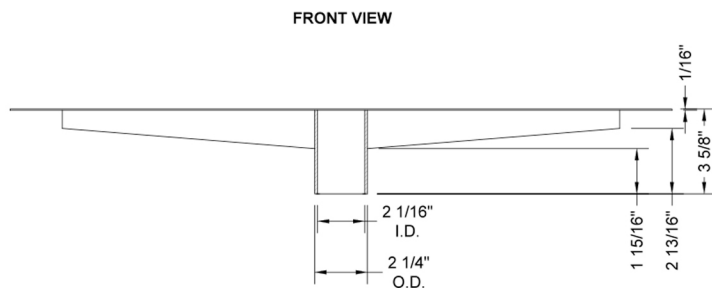

### FEATURES:

- 1" wide sleek design body
- 2" bottom outlet
- Use a no-hub coupling for install
- Easy install design
- Available in BSS ONLY, as body is not visible
- Side outlet not available
- JACLO grates sold separately

### SPECIFICATION DRAWING:

JACLO SLIM CHANNEL DRAIN			
PART. #	DESCRIPTION	A	B
83224-BSS	24" SLIM CD BASE	24"	28 1/2"
83232-BSS	32" SLIM CD BASE	32"	37 1/4"
83236-BSS	36" SLIM CD BASE	36"	42 1/2"
83242-BSS	42" SLIM CD BASE	42"	49 9/16"
83248-BSS	48" SLIM CD BASE	48"	56 5/8"
83260-BSS	60" SLIM CD BASE	60"	70 1/4"