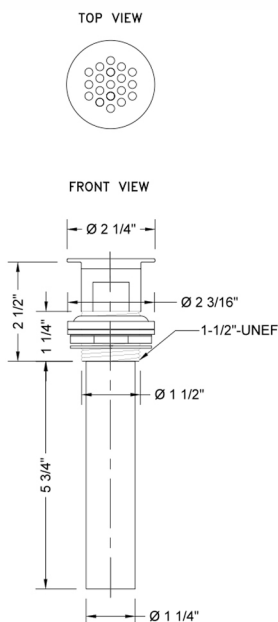

COMPLIANCES:

Complies with: ASME A112.18.2-2015/CSA B125.2-15