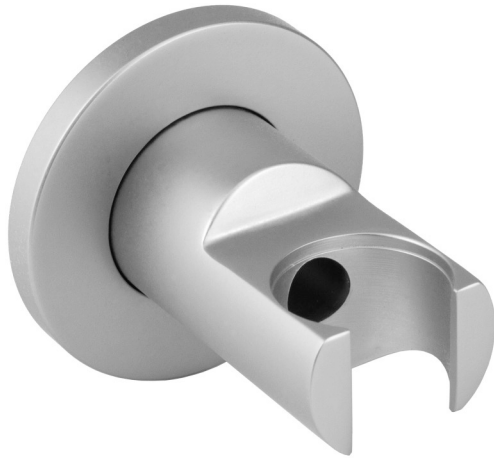

## Stationary Wall Mount Handshower Bracket

**Model #: 8054-**

### FEATURES:

- All Brass Stationary wall mount handshower holder
- Minimalistic design goes well with any styling
- Conical end of hose sits in holder
- Mounting screws & anchors included

### AVAILABLE FINISHES:

Polished Chrome (PCH)	Satin Chrome (SC)	Bronze Umber (BU)
Satin Nickel (SN)	Pewter (PEW)	Caramel Bronze (CB)
Polished Nickel (PN)	Antique Brass (AB)	Antique Copper (ACU)
Oil-Rubbed Bronze (ORB)	Polished Brass (PB)	Polished Copper (PCU)
Vintage Bronze (VB)	Satin Brass (SB)	Matte Black (MBK)
Satin Gold (SG)	Polished Gold (PG)	Black Nickel (BKN)
White (WH)	Unlacquered Brass (ULB)	Satin Cooper (SCU)
Almond (ALD)	Amber (AMB)	Azure Blue (AZB)
Coral (COR)	Mint Green (GRN)	Stone Grey (GRY)
Lilac (LAC)	Light Blue (LBL)	Limon (LIM)
Plum (PLM)	Pink (PNK)	Red (RED)
Graphite (GPH)	Aged Unlacquered Brass (AUB)	