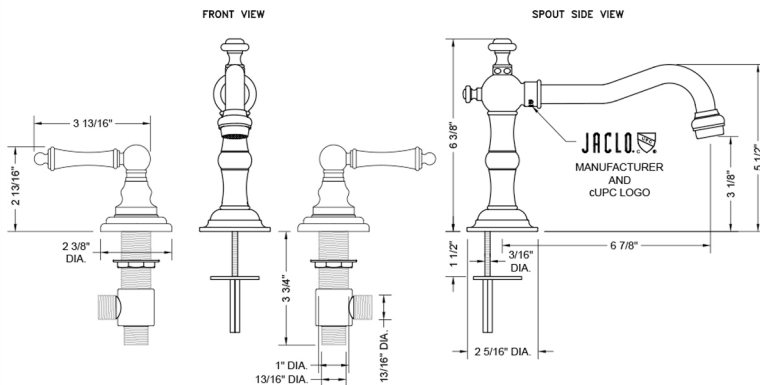

# Roaring 20's Faucet with Ball Lever Handles & Fully Polished & Plated Pop-Up Drain

**Model #: 7830-T679-836-**

## FEATURES:

- All brass 8" - 12" widespread faucet includes fully polished & plated brass pop-up drain with overflow
- 1/4 turn ceramic valves
- Swivel Spout (For Stationary Spout option, contact JACLO)
- Available Flow Rates: 1.5, 1.2 & 0.5 GPM. Additional flow rate (aerator) options available. Contact JACLO.
- 6 7/8" spout reach
- Spout Hole Size: 1" - 2"
- Valve Hole Size: 1 1/8" - 1 5/8"
- ADA Compliant Levers

## SPECIFICATION DRAWING: