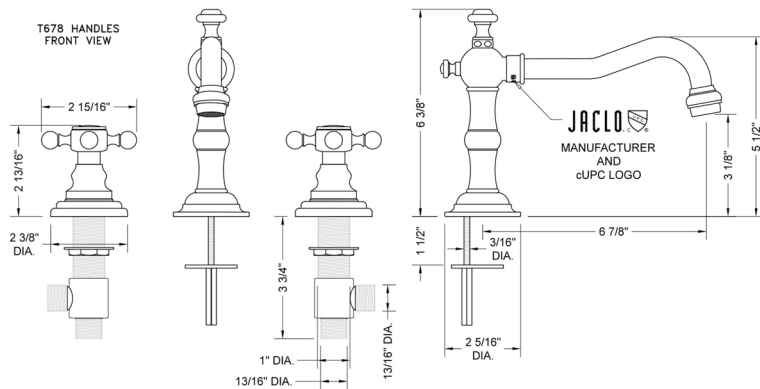

Roaring 20's Faucet with Ball Cross Handles & Fully Polished & Plated Pop-Up Drain

Model #: 7830-T678-836-

FEATURES:

- All brass 8" - 12" widespread faucet includes fully polished & plated brass pop-up drain with overflow
- 1/4 turn ceramic valves
- Swivel Spout (For Stationary Spout option, contact JACLO)
- Available Flow Rates: 1.5, 1.2 & 0.5 GPM. Additional flow rate (aerator) options available. Contact JACLO.
- 6 7/8" spout reach
- Spout Hole Size Min-Max: 1" - 2"
- Valve Hole Size Min-Max: 1 1/8" - 1 5/8"

AVAILABLE FINISHES:

Polished Chrome (PCH)	Satin Chrome (SC)	Bronze Umber (BU)
Satin Nickel (SN)	Pewter (PEW)	Caramel Bronze (CB)
Polished Nickel (PN)	Antique Brass (AB)	Antique Copper (ACU)
Oil-Rubbed Bronze (ORB)	Polished Brass (PB)	Polished Copper (PCU)
Vintage Bronze (VB)	Satin Brass (SB)	Rose Gold (RG)
Matte Black (MBK)	Satin Gold (SG)	Polished Gold (PG)
Black Nickel (BKN)	Bombay Gold (BG)	Jewelers Gold (JG)
Europa Bronze (EB)	White (WH)	Sedona Beige (SDB)
Tristan Brass (TB)	Unlacquered Brass (ULB)	Satin Cooper (SCU)

SPECIFICATION DRAWING:

AVAILABLE HANDLES:

COMPLIANCES:

Complies with: ASME A112.18.1-2012/CSA B125.1-12