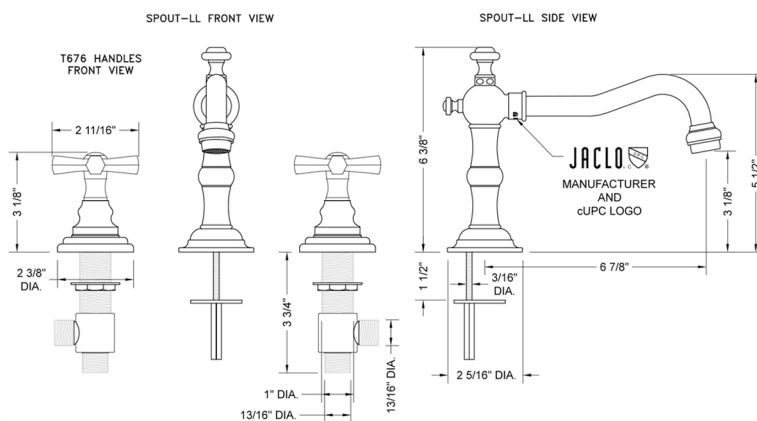

Roaring 20's Faucet with Hex Cross Handles - 0.5 GPM

Model #: 7830-T676-0.5-

FEATURES:

- All brass 8" - 12" widespread faucet includes brass pop-up drain with overflow
- 1/4 turn ceramic valves
- Swivel Spout (For Stationary Spout option, contact JACLO)
- Available Flow Rates: 1.5, 1.2 & 0.5 GPM. Additional flow rate (aerator) options available. Contact JACLO.
- 6 7/8" spout reach
- Spout Hole Size: 1" - 2"
- Valve Hole Size: 1 1/8" - 1 5/8"

SPECIFICATION DRAWING:

AVAILABLE HANDLES: