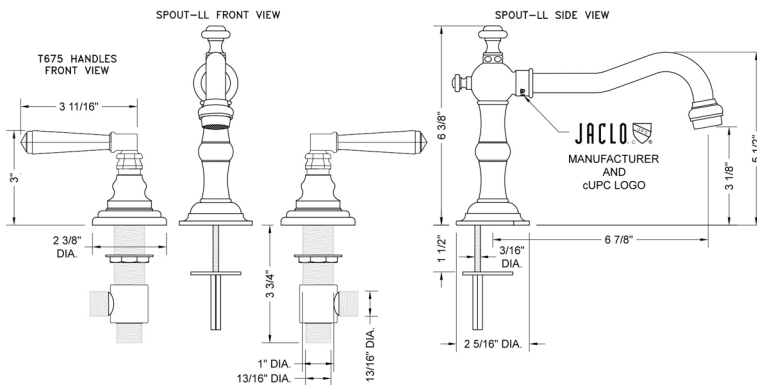

# Roaring 20's Faucet with Hex Lever Handles - 1.2 GPM

**Model #: 7830-T675-1.2-**

### FEATURES:

- All brass 8" - 12" widespread faucet includes brass pop-up drain with overflow
- 1/4 turn ceramic valves
- Swivel Spout (For Stationary Spout option, contact JACLO)
- Available Flow Rates: 1.5, 1.2 & 0.5 GPM. Additional flow rate (aerator) options available. Contact JACLO.
- 6 7/8" spout reach
- Spout Hole Size: 1" - 2"
- Valve Hole Size: 1 1/8" - 1 5/8"
- ADA Compliant Levers

### SPECIFICATION DRAWING: