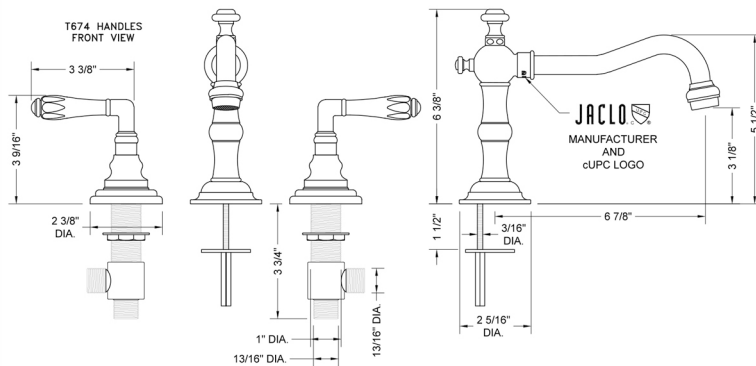

Roaring 20's Faucet with Smooth Lever Handles & Fully Polished & Plated Pop-Up Drain

Model #: 7830-T674-836-

JACLO®

Confidence from start to finish.™

FEATURES:

- All brass 8" - 12" widespread faucet includes fully polished & plated brass pop-up drain with overflow
- 1/4 turn ceramic valves
- Swivel Spout (For Stationary Spout option, contact JACLO)
- Available Flow Rates: 1.5, 1.2 & 0.5 GPM. Additional flow rate (aerator) options available. Contact JACLO.
- 6 7/8" spout reach
- Spout Hole Size: 1" - 2"
- Valve Hole Size: 1 1/8" - 1 5/8"
- ADA Compliant Levers

AVAILABLE FINISHES:

Polished Chrome (PCH)	Satin Chrome (SC)	Bronze Umber (BU)
Satin Nickel (SN)	Pewter (PEW)	Caramel Bronze (CB)
Polished Nickel (PN)	Antique Brass (AB)	Antique Copper (ACU)
Oil-Rubbed Bronze (ORB)	Polished Brass (PB)	Polished Copper (PCU)
Vintage Bronze (VB)	Satin Brass (SB)	Rose Gold (RG)
Matte Black (MBK)	Satin Gold (SG)	Polished Gold (PG)
Black Nickel (BKN)	Bombay Gold (BG)	Jewelers Gold (JG)
Europa Bronze (EB)	White (WH)	Sedona Beige (SDB)
Tristan Brass (TB)	Unlacquered Brass (ULB)	Satin Cooper (SCU)

SPECIFICATION DRAWING:

AVAILABLE HANDLES:

COMPLIANCES:

Complies with: ASME A112.18.1-2012/CSA B125.1-12