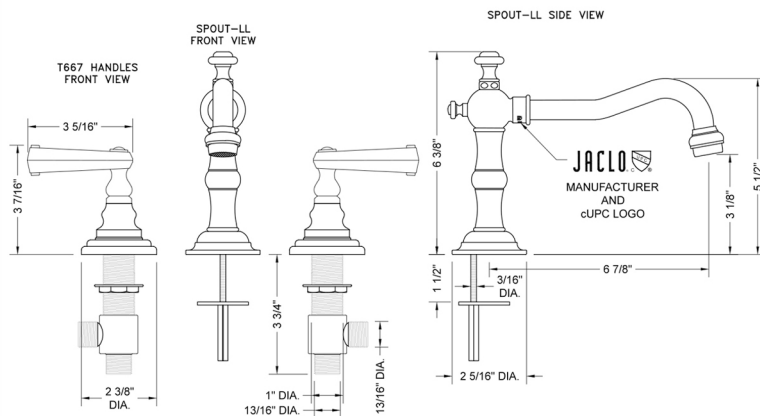

# Roaring 20's Faucet with Ribbon Lever Handles & Fully Polished & Plated Pop-Up Drain

**Model #: 7830-T667-836-**

## FEATURES:

- All brass 8" - 12" widespread faucet includes fully polished & plated brass pop-up drain with overflow
- 1/4 turn ceramic valves
- Swivel Spout (For Stationary Spout option, contact JACLO)
- Available Flow Rates: 1.5, 1.2 & 0.5 GPM. Additional flow rate (aerator) options available. Contact JACLO.
- 6 7/8" spout reach
- Spout Hole Size: 1" - 2"
- Valve Hole Size: 1 1/8" - 1 5/8"
- ADA Compliant Levers

## SPECIFICATION DRAWING: