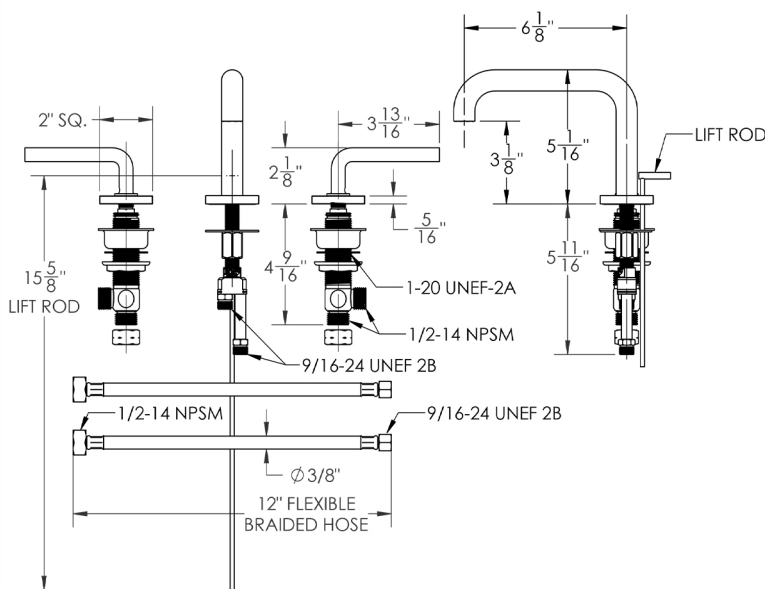

Downtown Contempo Slim Faucet with Square Escutcheons & Contempo Slim Lever Handles

Model #: 7773-TSQ458-

FEATURES:

- All brass 8" - 12" widespread faucet includes brass pop-up drain with overflow
- 1/4 turn ceramic valves
- Available Flow Rates: 1.5, 1.2 & 0.5 GPM. Additional flow rate (aerator) options available. Contact JACLO.
- 6 1/8" spout reach center to center
- Spout Hole Size Min-Max: 1 1/2" - 1 7/8"
- Valve Hole Size Min-Max: 1 1/8" - 1 5/8"
- For additional drain options refer to lavatory drain section or visit jaclo.com

SPECIFICATION DRAWING:

AVAILABLE HANDLES: