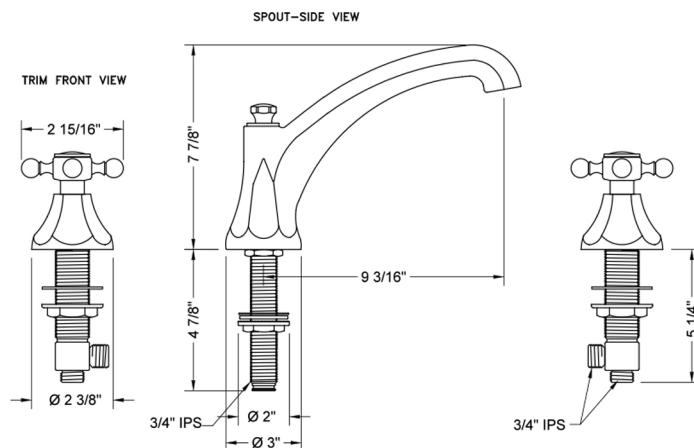

Astor Roman Tub Set with High Spout and Ball Cross Handles

Model #: 6972-T688-TRIM-

FEATURES:

- All brass roman deck mount tub set trim
- Quick connect/disconnect spout
- Stationary spout with full flow aerator
- Spout Hole Size Min-Max: 1 1/8" - 1 3/4"
- Valve Hole Size Min-Max: 1 1/4" - 1 3/8"
- Both standard metal & porcelain buttons are included for handles
- Requires J-6912 rough in kit

SPECIFICATION DRAWING:

* SPEC SHOWN WITH ROUGH KIT
SOLD SEPARATELY

AVAILABLE HANDLES: