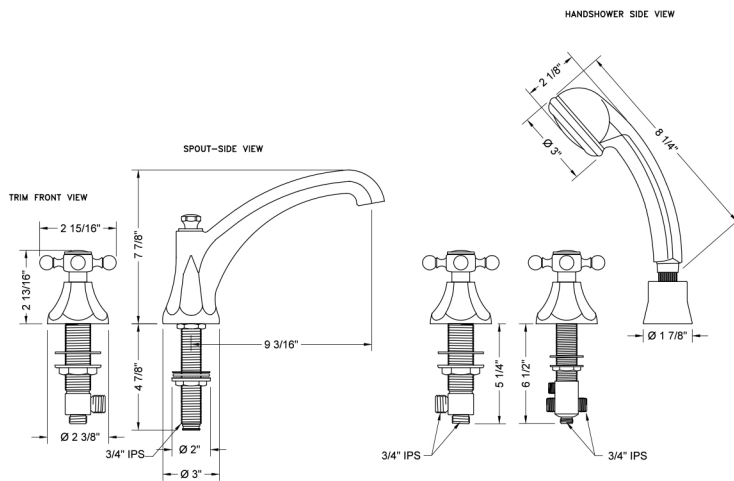

SPECIFICATION DRAWING: